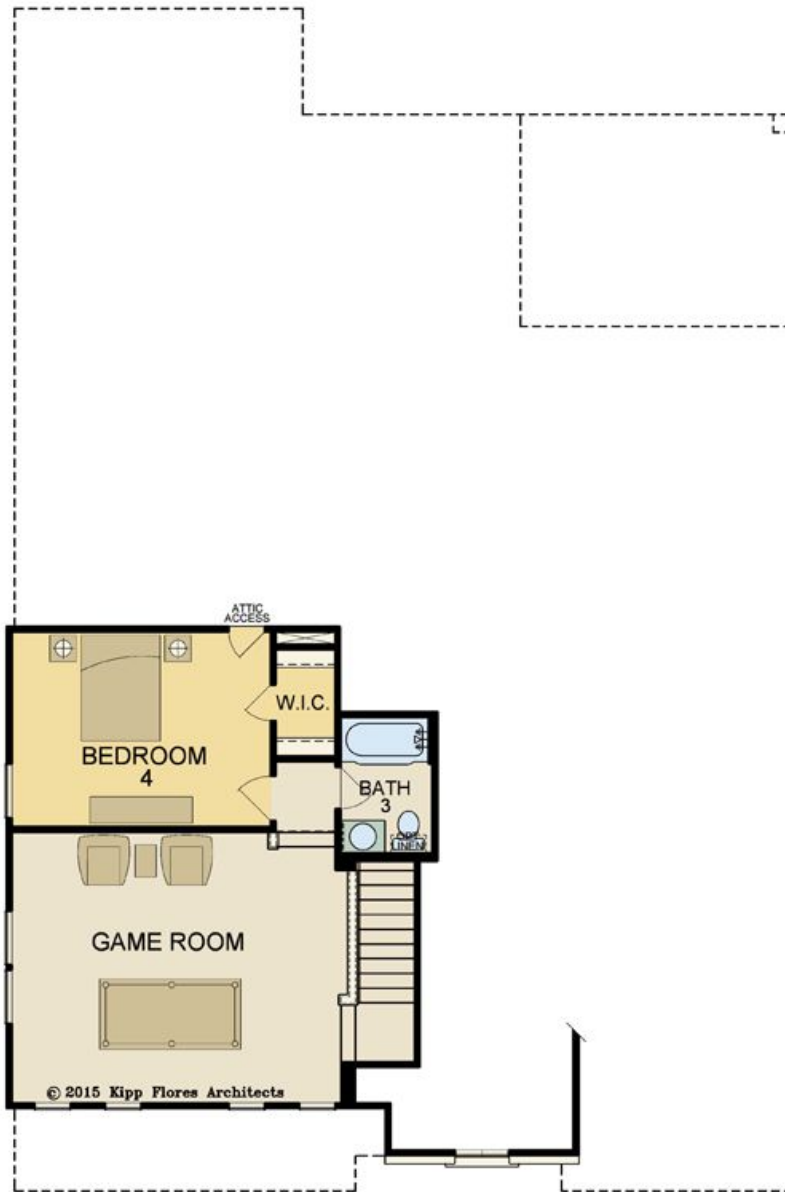

Plan: Birch (2737)

Birch (2737) Elevation A

Plan Details

Stories: 2

Square Feet: 2,766

Living: 1

Study: 1

Price: from \$365,000

Bedrooms: 4

Garage: 2

Covered Patio: 1

Gameroom: 1

Lot Size: 60

Bathrooms: 3

Elevations: A

Additional Features:

Options include extended covered patio, master bay window, built-ins, fireplace, kitchen upgrade.

Community Availability

Floor Plans

**OPTIONAL SLIDING GLASS DOORS
AT FAMILY ROOM**

**OPTIONAL BAY WINDOW
AT MASTER BEDROOM**