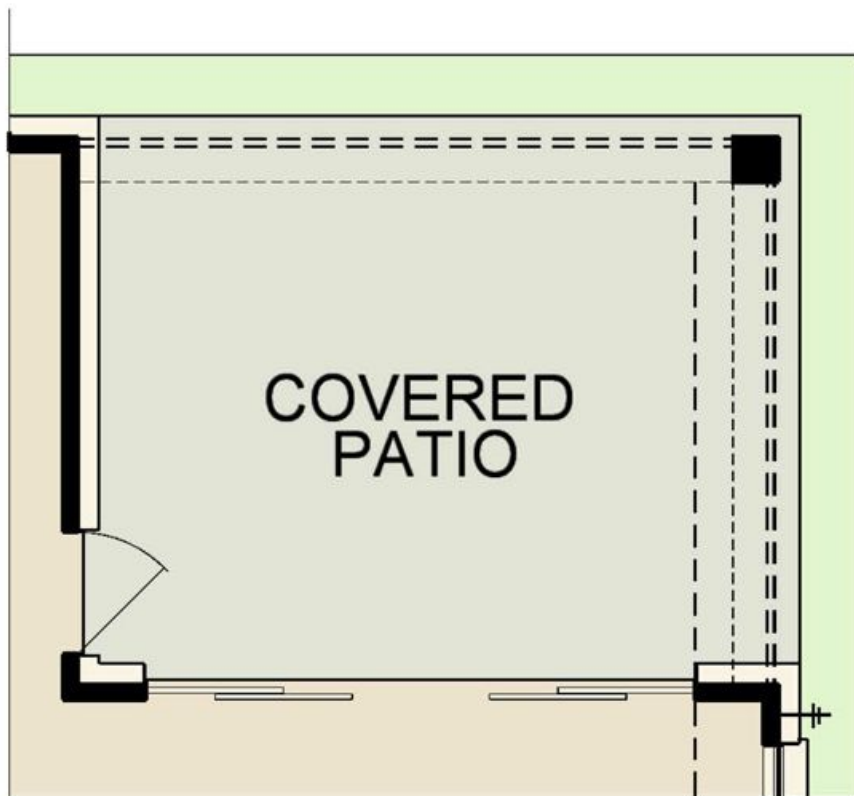

Bedrooms: 4

Garage: 2

Covered Patio: 1

Gameroom: 1

Lot Size: 60

Bathrooms: 3

Elevations: A

Additional Features:

Options include extended covered patio, master bay window, built-ins, fireplace, kitchen upgrade.

Community Availability

Floor Plans

**OPTIONAL SLIDING GLASS DOORS
AT FAMILY ROOM**

**OPTIONAL BAY WINDOW
AT MASTER BEDROOM**