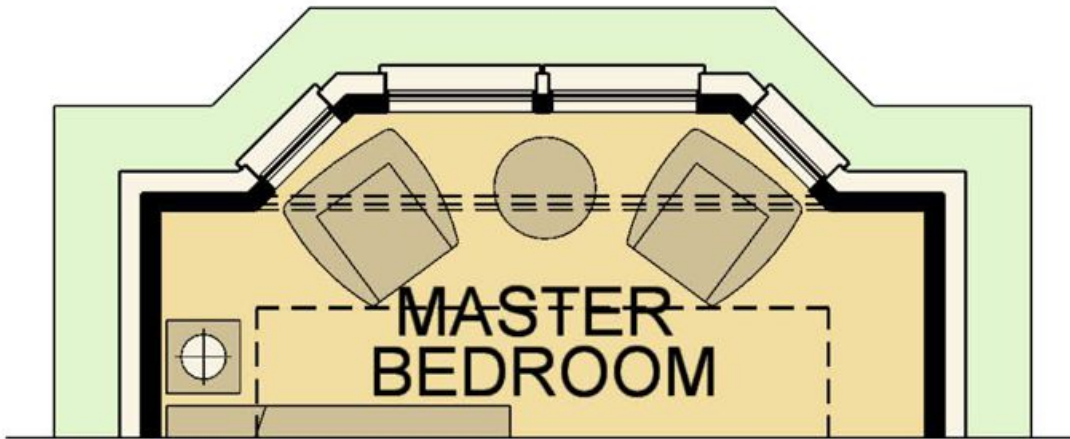

**OPTIONAL BAY WINDOW
AT MASTER BEDROOM**