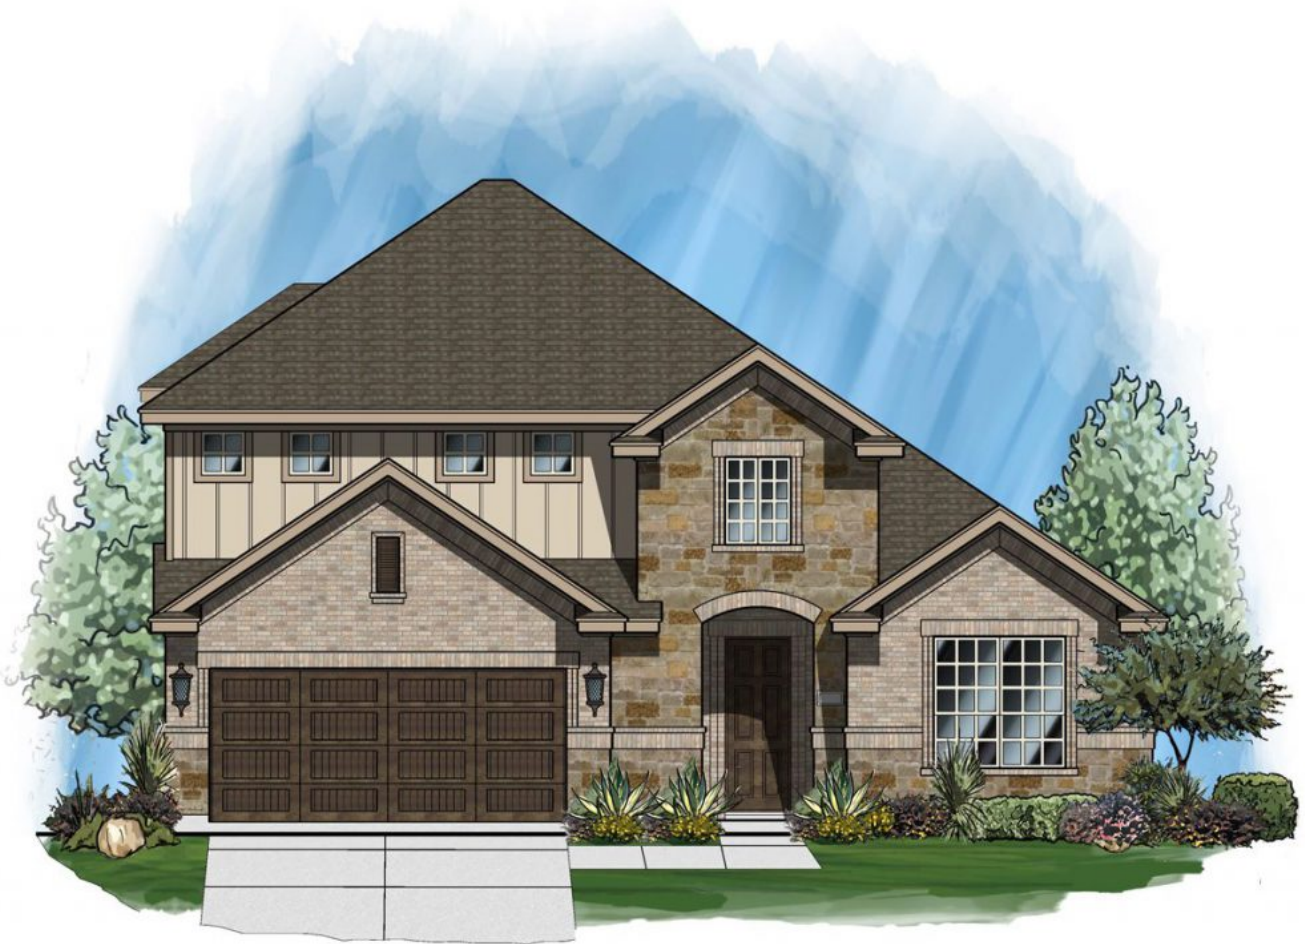

Plan: Birch (2737)

Birch (2737) Elevation A

Plan Details

Stories: 2

Square Feet: 2,766

Living: 1

Study: 1

Price: from \$365,000

Bedrooms: 4

Garage: 2

Covered Patio: 1

Gameroom: 1

Lot Size: 60

Bathrooms: 3

Elevations: A

Additional Features: